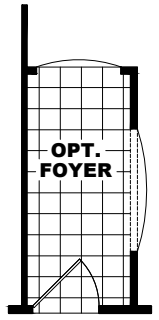

- WOOD VENT
- STONE ARCH
- STAINLESS VENT
- BLACK SURROUND

Shiloh
 Model #: SMH32564B
 Drawing #:
 32M415