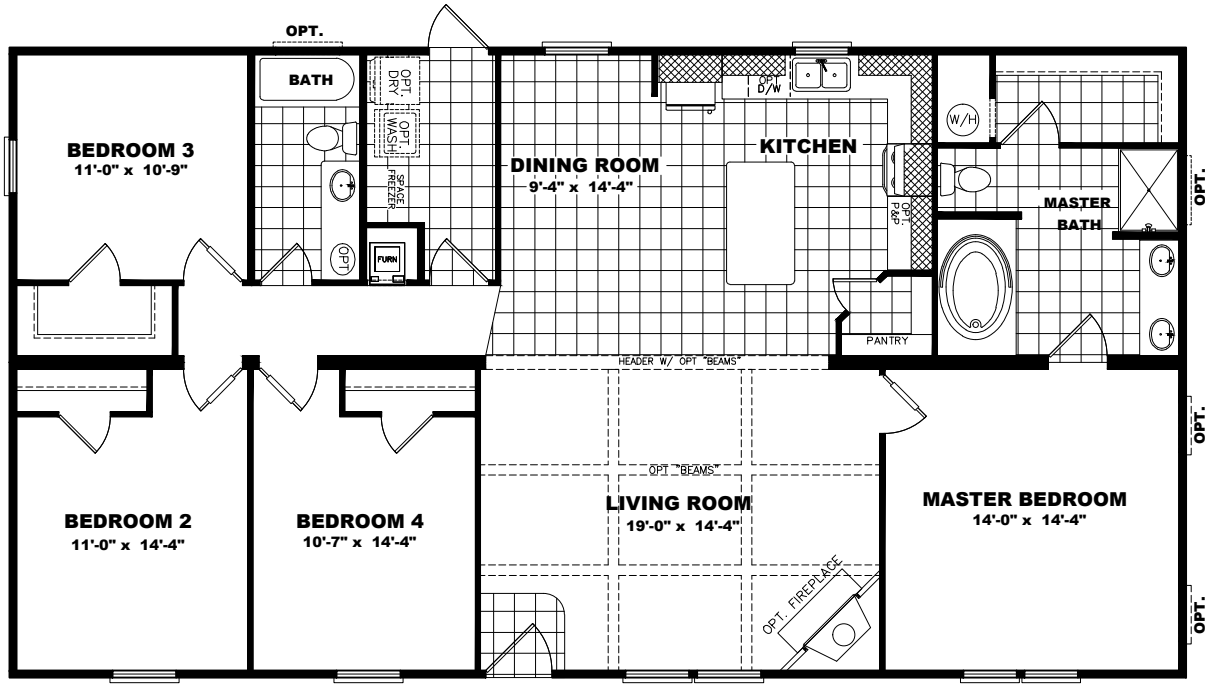

- WOOD VENT
- STONE ARCH
- STAINLESS VENT
- BLACK SURROUND

Shiloh
 Model #: SMH32564B
 Drawing #:
 32M415