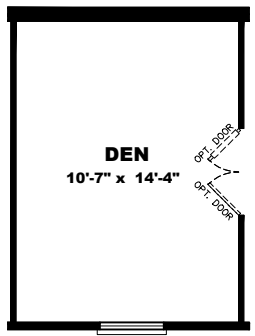

- WOOD VENT
- STONE ARCH
- STAINLESS VENT
- BLACK SURROUND

Shiloh
 Model #: SMH32564B
 Drawing #:
 32M415