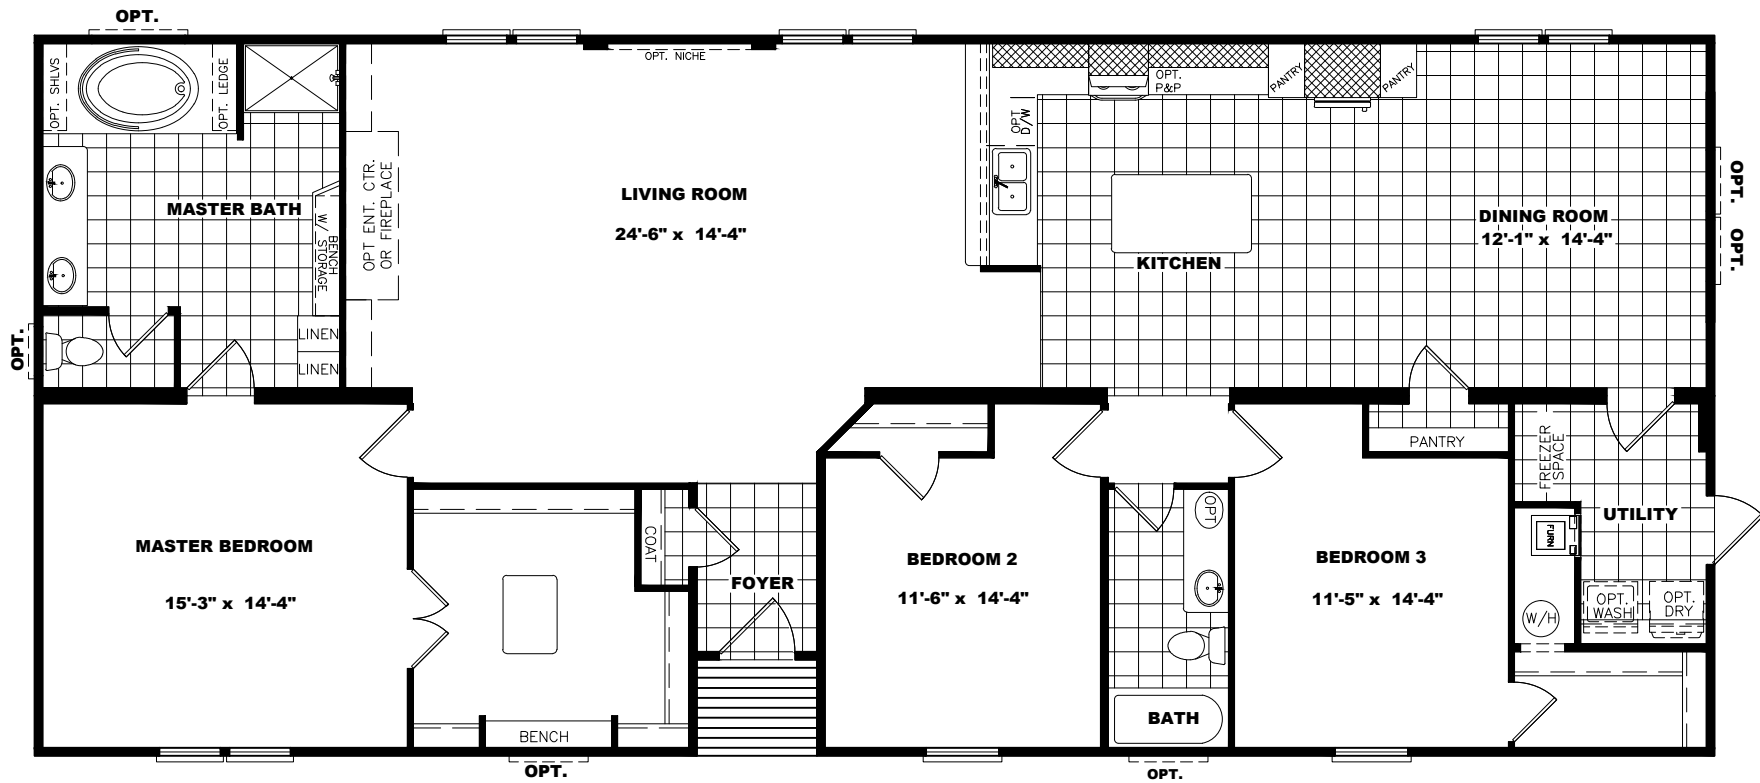

- WOOD VENT
- STONE ARCH
- STAINLESS VENT
- BLACK SURROUND

Model #: SMH32703A

Drawing #:

32M418